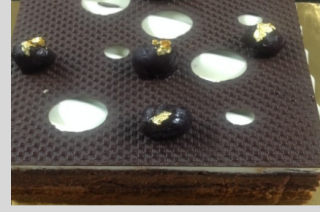

Black Forest Cake

1 pound	=	Baht 650.-
2 pounds	=	Baht 1,300.-