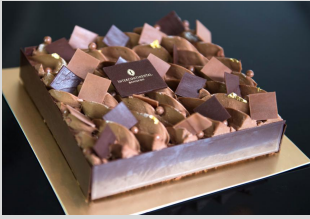

**Cake – available with 24 hours notice,
up to 8 pounds, custom cakes available on request**

Royal Chocolate Crunch Cake

1 pound = Baht 650.-

2 pounds = Baht 1,300.-