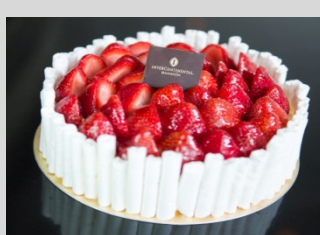

Japanese Strawberry Short Cake

1 pound	=	Baht 850.-
2 pounds	=	Baht 1,700.-